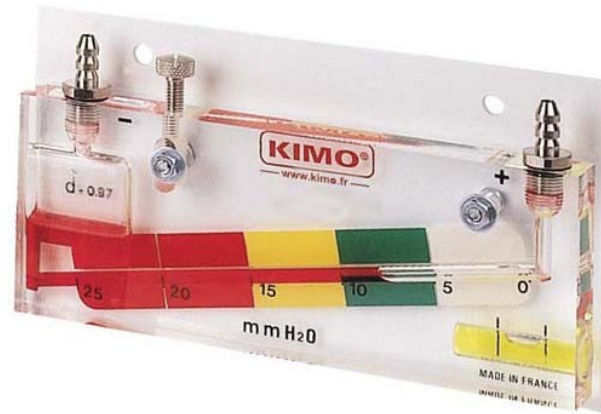

CP

Pressure / Depression

TX
HP

가

-
- 가
- , 487

0 – 25 mm CE

for 1 mm CE

5 mm

	From +5 to +30°C
	From -30 to +60°C
	6 bars
	15 mm
	Ø 4 mm
	<i>from 0 to 5 mm CE :</i> <i>from 5 to 10 mm CE :</i> <i>from 10 to 15 mm CE :</i> <i>from 15 to 25 mm CE :</i>
	Horizontal positioning via integrated spirit level and milled, nickel-plated brass adjusting screw, vertical travel 12 mm
	AWS 10 (0.86)
	20 ml
	5 x 8mm 6.2 (AWS 10, VOLT 1S) , Delrin(), 1/8 gas thread
	PVC (/)