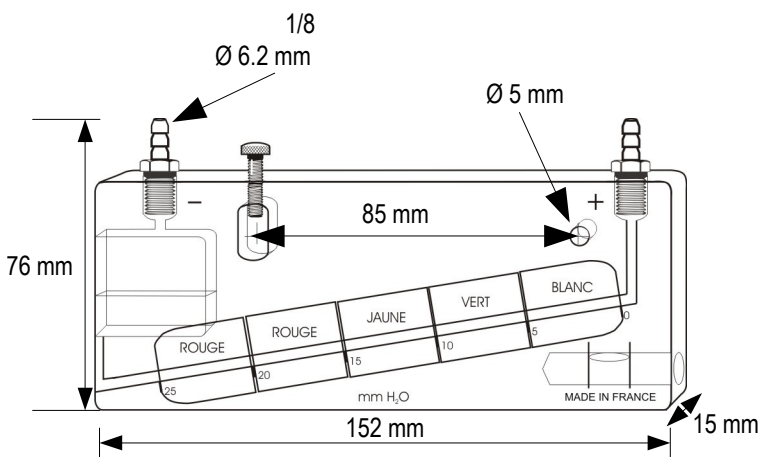

CP

Pressure / Depression

TX
HP

가

-
- 가
- , 487

0 – 25 mm CE

for 1 mm CE

5 mm

	From +5 to +30°C
	From -30 to +60°C
	6 bars
	15 mm
	Ø 4 mm
	<i>from 0 to 5 mm CE :</i> <i>from 5 to 10 mm CE :</i> <i>from 10 to 15 mm CE :</i> <i>from 15 to 25 mm CE :</i>
	Horizontal positioning via integrated spirit level and milled, nickel-plated brass adjusting screw, vertical travel 12 mm
	AWS 10 (0.86)
	20 ml
	5 x 8mm 6.2 (AWS 10, VOLT 1S) , Delrin(), 1/8 gas thread
	PVC (/)

1. Ø 5 x 25 mm
- 2.
- 3.
- 4.
5. Ø 5x8

:

.....
.....
.....

"+"가
"- "가
" "+"가
"- "가

CP

1

www.kimo.fr

Distributed by :